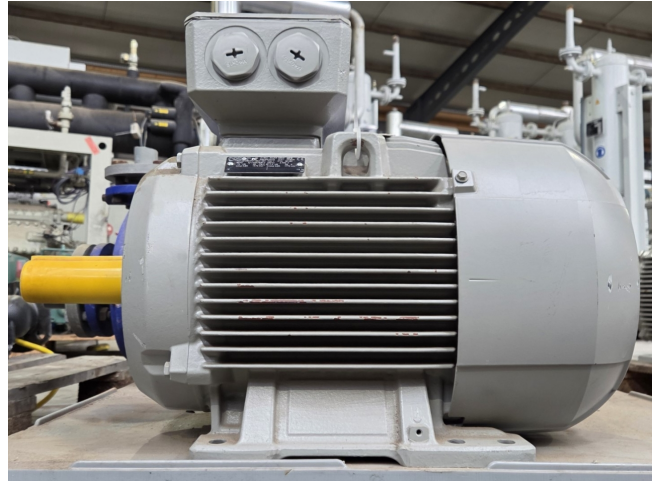

Rotor 6RN160L04E24

Specifications

Марка	Rotor
тип	6RN160L04E24
kW	15,0
RPM	1475
Size & Weight	640x320x440 mm (LxWxH) & 114 kg
50 Hz / 60 Hz	50/60
Stock	1

Description

Used Rotor 6RN160L04E24

Used Rotor 6RN160L04E24 electric motor with the following specifications: 50/60 Hz - 15,0/17,3 kW - 1475/1770 RPM.